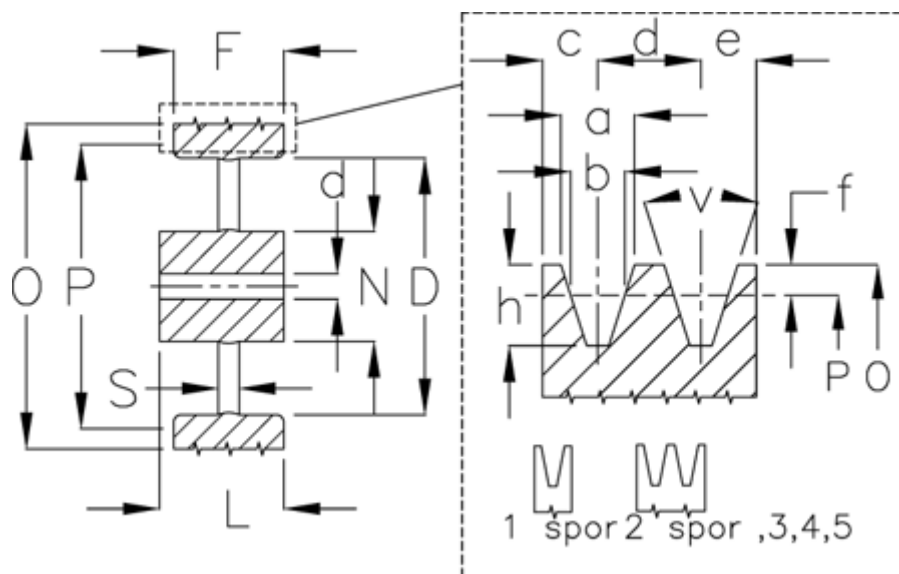

Article number: 60410320001

Description: V-belt pulley, no bore S 200/1

Measures

D = 174
 d = 20
 F = 16.0
 L = 32
 N = 55
 Number of ribs = 1
 O = 204.0
 P = 200

S = 8
 Type = S